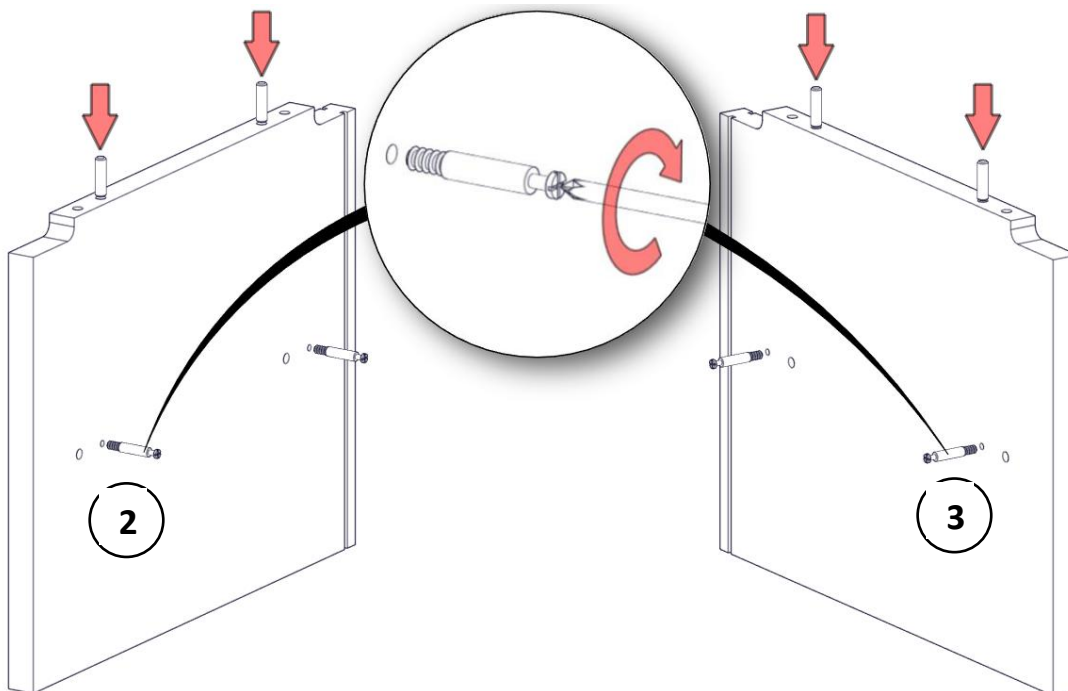

2)

 4 x 160308 8x30mm	 4 x 133301 5x34mm