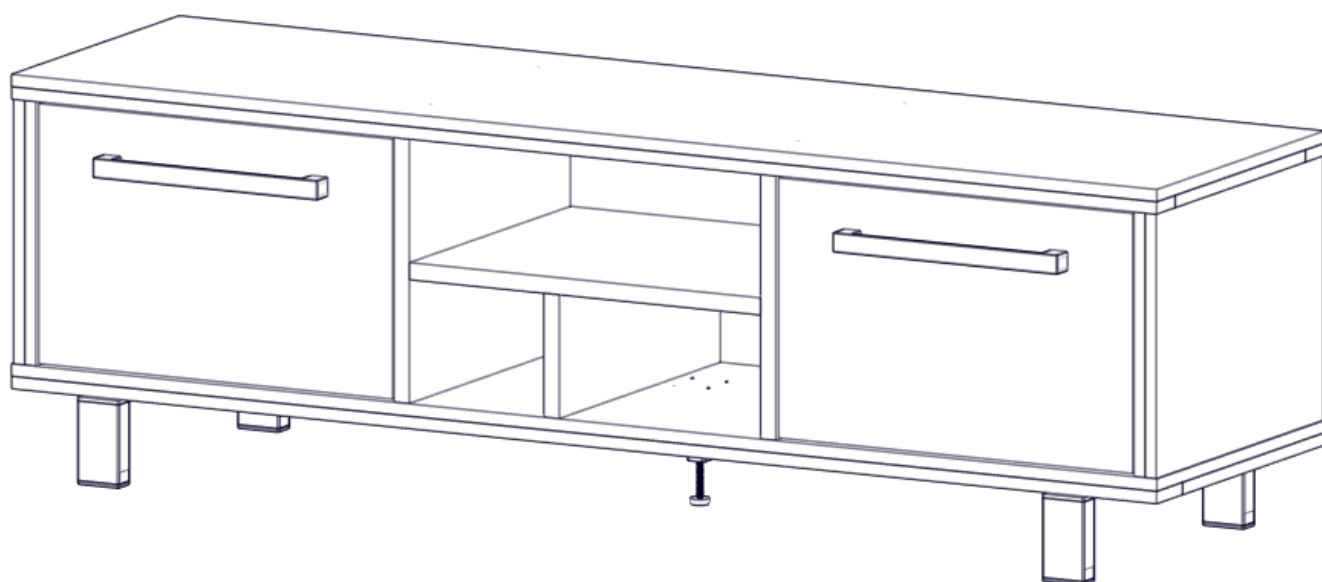

Gradoly

TV-meubel middel 2d/3ov

 1x 30001 Hexagonal key	 24x 160308 8x30mm	 14x 133301 5x34mm	 6x 131505 (15mm)	 8x132205 (22mm)
 6x 126007 7x60mm	 9x 127007 7x70mm	 12x 200005	 8x 130001	 4x 100002
 4x 100008	 8 x 161636 4x16mm	 2x #132	 4x 120025 M4x25mm	 2x 200001
 2x 200010	 12x 300407 4x30mm	 8x 121563 6.3x15mm	 1 x #151UL - B	 4x Leg