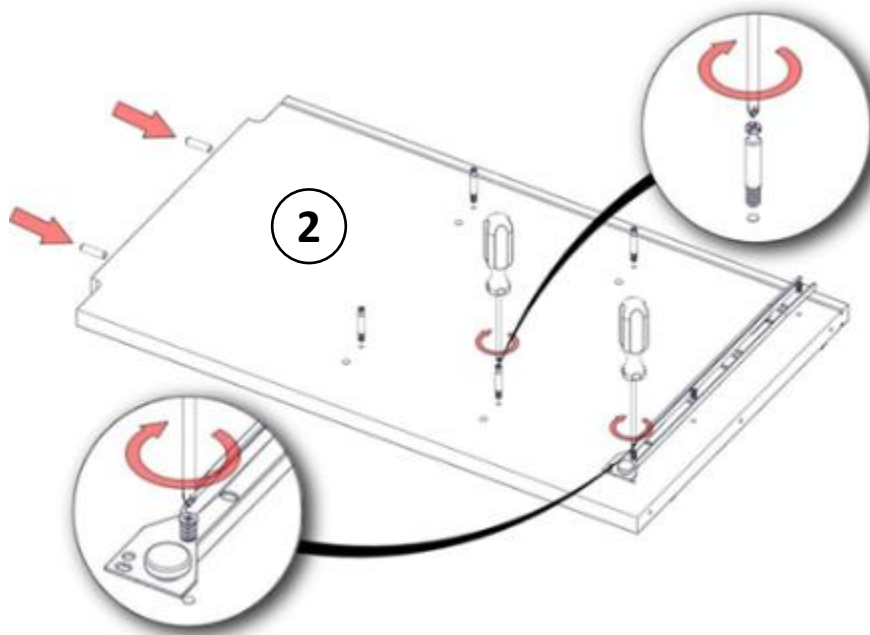

2)

 16 x 160308 8x30mm	 8 x 133301 5x34mm	 8x132205 (22mm)	 3 x 126007 7x60mm	 6 x 121563 6.3x11mm	 1 x 400400 FIX	 2 x 100002