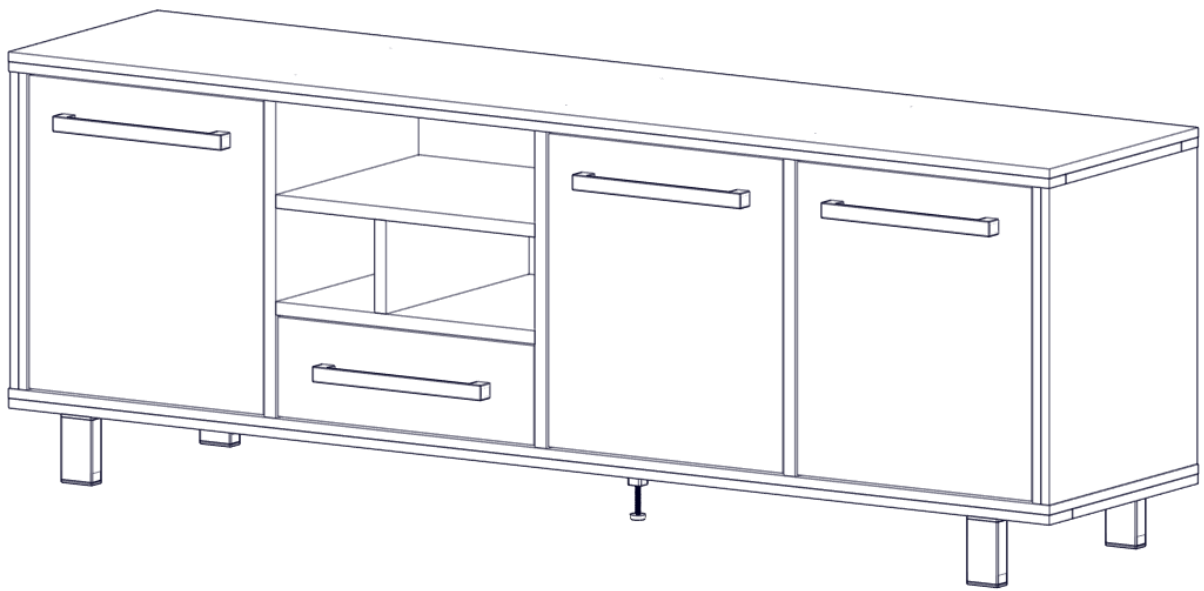

Gradoly

TV-meubel groot 3d/1l/3ov

| | | | | |
|---|---|--|---|--|
|  1 x 30001 Hexagonal key |  26 x 160308 8x30mm |  22 x 133301 5x34mm |  8 x 131505 (15mm) |  14 x 132205 (22mm) |
|  11 x 126007 7x60mm |  9 x 127007 7x70mm |  16 x 200005 |  12 x 130001 |  6 x 100002 |
|  6 x 100008 |  12 x 121563 6.3x11mm |  4 x 132 |  8 x 120025 M4x25mm |  2 x 200001 |
|  1 x 400400 FIX |  1 x 400400 MOBIL |  12 x 121563 6.3x15mm |  3 x 200010 |  12 x 300407 4x30mm |
|  10 x 161636 4x16mm |  1 x #151UL - B |  4 x Leg |  8x sticker '754' | |