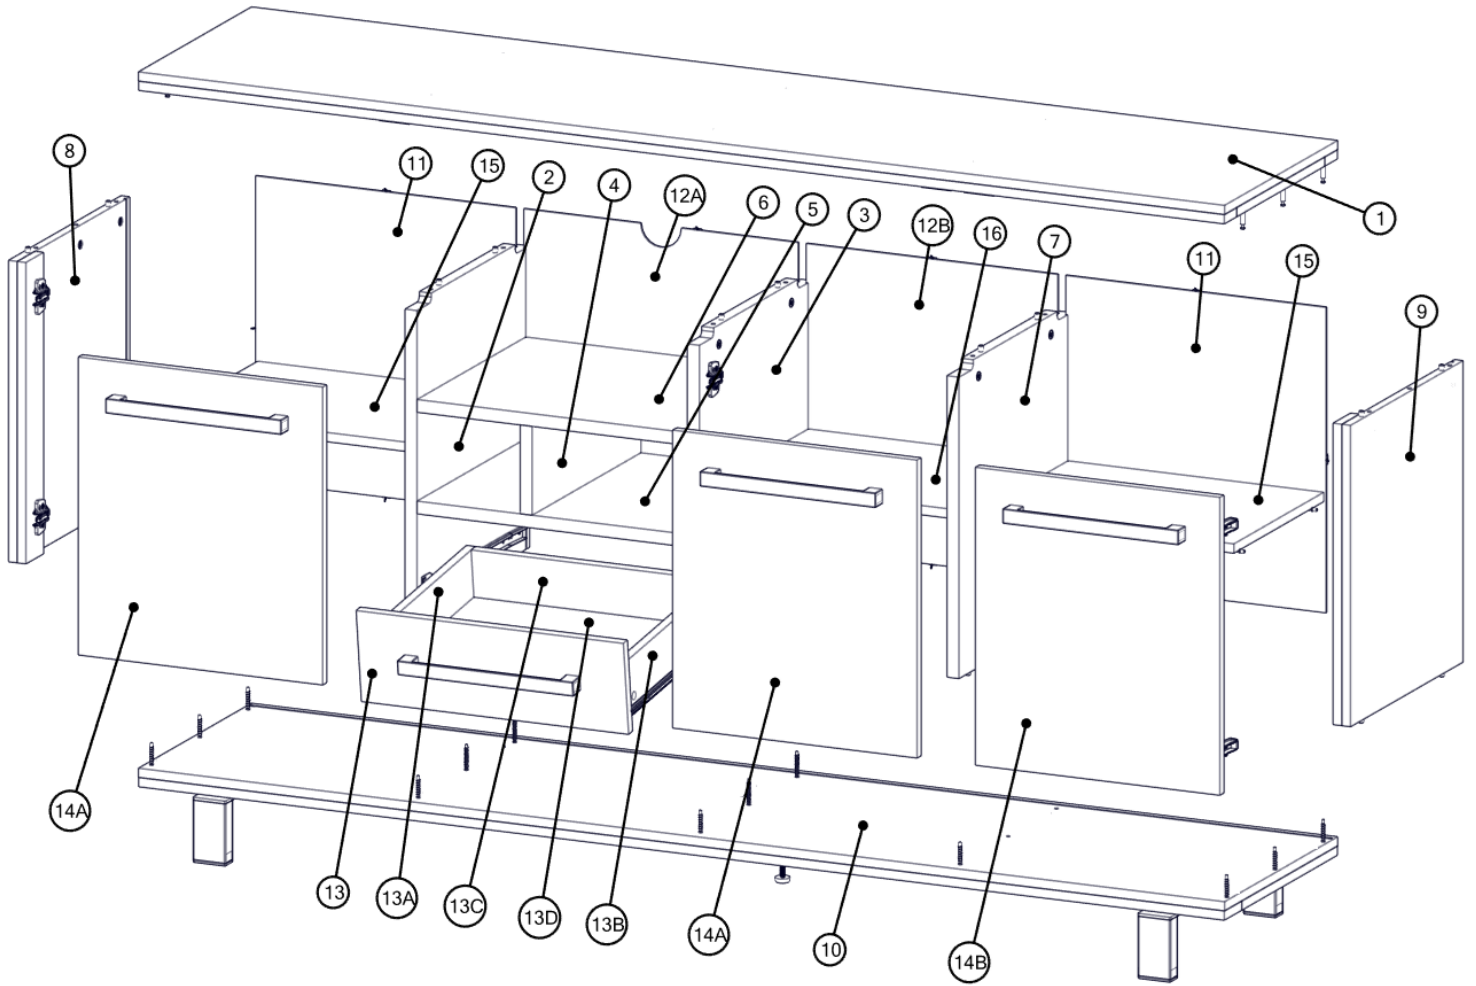

Gradoly

TV-meubel groot 3d/1l/3ov

| | | | | |
|---|---|--|---|--|
|  1 x 30001 Hexagonal key |  26 x 160308 8x30mm |  22 x 133301 5x34mm |  8 x 131505 (15mm) |  14 x 132205 (22mm) |
|  11 x 126007 7x60mm |  9 x 127007 7x70mm |  16 x 200005 |  12 x 130001 |  6 x 100002 |
|  6 x 100008 |  12 x 121563 6.3x11mm |  4 x 132 |  8 x 120025 M4x25mm |  2 x 200001 |
|  1 x 400400 FIX |  1 x 400400 MOBIL |  12 x 121563 6.3x15mm |  3 x 200010 |  12 x 300407 4x30mm |
|  10 x 161636 4x16mm |  1 x #151UL - B |  4 x Leg |  8x sticker '754' | |

11)

12)

13)

14)

| | | | | | |
|---|---|---|--|---|---|
|  |  |  |  |  |  |
| 12 x 300407 4x30mm | 4 x 161636 4x16mm | 6 x 126007 7x60mm (A) | 9 x 127007 7x70mm (B) | 1 x #151UL - B | 2x Leg |

15)

16)

17)