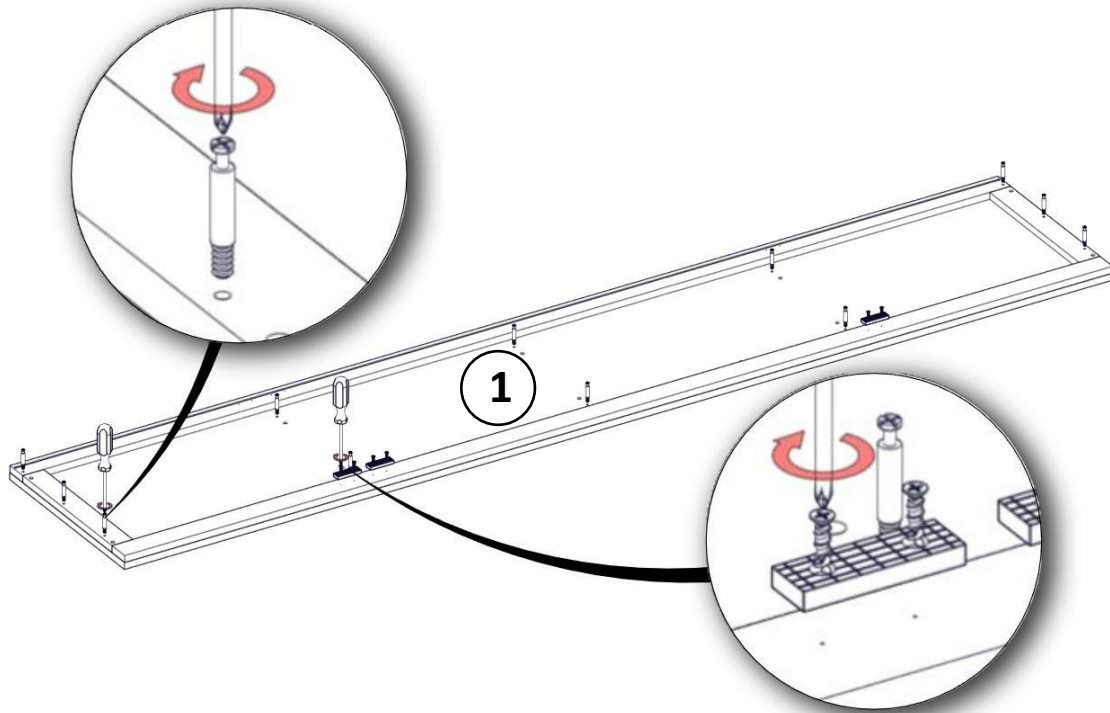

1)

 12 x 133301 5x34mm	 3 x 200010	 6 x 161636 4x16mm