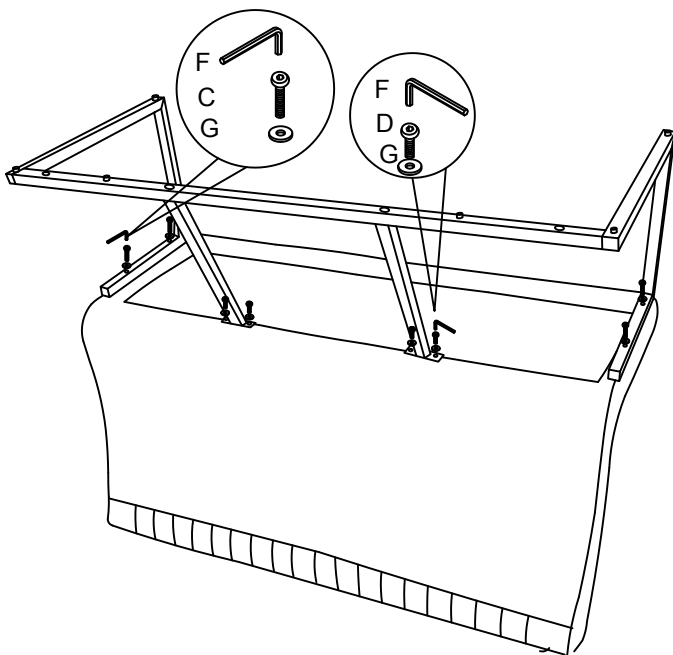

MODEL:PAREDA PDB-4087L

ASSEMBLY INSTRUCTION

A  M8*20 x2	B  M8*35 x2	C  M6*35 x4	D  M6*20 x4	E  M4 x1	F  M5 x1	G  M6 x8
---	---	---	---	---	--	--

STEP 1

STEP 2

STEP 3

STEP 4